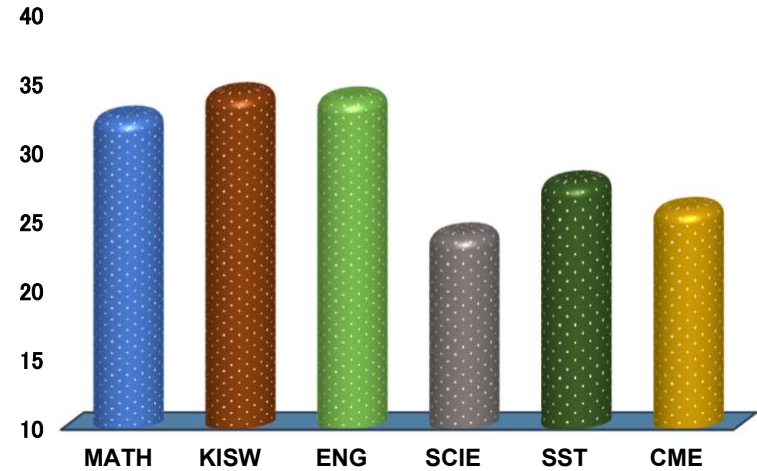

UWATA LUPALILO

REGION: NJOMBE

SCHOOL AVERAGE

29.7

DISTRICT: MAKETE

SUBJECT AND GRADE PERFORMANCE ANALYSIS

SUBJECT RANKING

KISWAHILI	34.2	68%	1
ENGLISH	33.8	68%	2
MATHEMATICS	32.5	65%	3
SOCIAL STUDIES	27.8	56%	4
CIVIC AND MORAL EDUCATION	25.8	52%	5
SCIENCE	24.0	48%	6

SUBJECT GRADE ANALYSIS

SUBJECT/GRADE	A	B	C	D	F
MATHEMATICS	3	2	8	0	0
KISWAHILI	1	8	4	0	0
ENGLISH	2	8	3	0	0
SCIENCE	0	7	3	5	0
SOCIAL STUDIES	0	6	7	2	0
CIVIC AND MORAL	0	6	7	3	0

OVERALL GRADE ANALYSIS

Grade	Count	Total	Percentage
A	0	13	0%
B	5		6%
C	8		10%
D	0		0%
F	0		0%

CHART SUBJECT ANALYSIS

BOYS VS GIRLS PERFORMANCE

Gender	SAT	SAT	TOTAL
Boys	3	10	13
	32%	29%	

SEATED	13	100%
ABSENTEES	0	0%
PASSED	13	100%
FAILED	0	0%